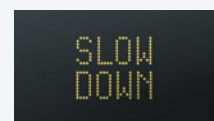

Dimensions: 63,4 x 84,4 x 18,2 cm / 25" x 33,2" x 7,2" (W x H x D)

via sis PLUS SMILE

Smile function

Speed limit function

LED color change

Data storage

Secures you with a smile*. The LED graphics ☺/☹ give all traffic an additional feedback on driver behavior. With speed limit function, data storage and LED color change.

*If you do not exceed the speed limit

Technical specifications:

- Speed limit function if speed limit is exceeded
 - Shows the speed limit sign
 - Alternating between driven speed and speed limit sign
- Smile function
- Adjustable parameters for min. and max. displayed speed, LED color change, blinking display, speed limit and smile function
- Different parameter settings depending on time and day (5 parameter sets)
- LED color change if speed limit is exceeded
- Timer and automatic daylight saving time
- Data storage in a ring buffer (exact to the second)
- Bidirectional measurement adjustable
- Battery level indicator
- Bluetooth communication with viagraph 5 (PC) or App (Android/iOS)
- Lightweight and compact aluminum casing
- 3-digit high performance LED display with automatic adaption of brightness (digit height 32,5 cm / 12,8")
- Specially designed protection mask for excellent visibility even under strong sunlight
- Extended speed range 1 - 199 kmh / mph and decimal point 1,0 - 19,9 kmh / mph
- USB interface for data download, changing parameters or firmware update by USB flash drive (optionally)
- Manual parameter setting by rotary switch (optionally)
- 4G modem + GPS + sim card + "via cloud" access (optionally)

Details:

Continuously adjustable speed limit function from 1 bis 99 if speed limit is exceeded.

Smile function

Speed ok

Attention

LED graphics underneath the speed display.