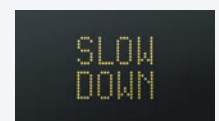

Dimensions: 63,4 x 84,4 x 18,2 cm / 25" x 33,2" x 7,2" (W x H x D)

via sis PLUS SMILE

Smile function

Speed limit function

LED color change

Data storage

Secures you with a smile*. The LED graphics ☺/☹ give all traffic an additional feedback on driver behavior. With speed limit function, data storage and LED color change.

*If you do not exceed the speed limit

Technical specifications:

- Speed limit function if speed limit is exceeded
 - Shows the speed limit sign
 - Alternating between driven speed and speed limit sign
- Smile function
- Adjustable parameters for min. and max. displayed speed, LED color change, blinking display, speed limit and smile function
- Different parameter settings depending on time and day (5 parameter sets)
- LED color change if speed limit is exceeded
- Timer and automatic daylight saving time
- Data storage in a ring buffer (exact to the second)
- Bidirectional measurement adjustable
- Battery level indicator
- Bluetooth communication with viagraph 5 (PC) or App (Android)
- Lightweight and compact aluminum casing
- 3-digit high performance LED display with automatic adaption of brightness (digit height 32,5 cm / 12,8")
- Specially designed protection mask for excellent visibility even under strong sunlight
- Extended speed range 1 - 199 kmh / mph and decimal point 1,0 - 19,9 kmh / mph
- USB interface for data download, changing parameters or firmware update by USB flash drive (optionally)
- Manual parameter setting by rotary switch (optionally)
- 4G modem + GPS + sim card + "via cloud" access (optionally)

Details:

Continuously adjustable speed limit function from 1 bis 99 if speed limit is exceeded.

Smile function

Speed ok

Attention

LED graphics underneath the speed display.