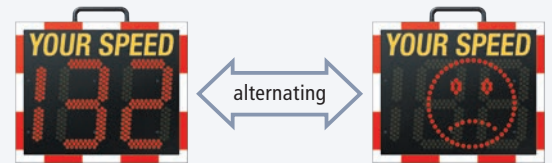

Dimensions: 63,4 x 54,4 x 18,2 cm / 25" x 21,4" x 7,2" (W x H x D)

via sis COMPACT 3000

The large and robust display is visible at long distance. Integrated speed limit function gives the opportunity to compare between driven and the legal speed. With data storage, LED color change and smile function.

Technical specifications:

- Speed limit function if speed limit is exceeded
 - Shows the speed limit sign
 - Alternating between driven speed and speed limit sign
- Smile function
- Adjustable parameters for min. and max. displayed speed, LED color change, blinking display, speed limit and smile function
- Different parameter settings depending on time and day (5 parameter sets)
- LED color change if speed limit is exceeded
- Timer and automatic daylight saving time
- Data storage in a ring buffer (exact to the second)
- Bidirectional measurement adjustable
- Battery level indicator
- Bluetooth communication with viagraph 5 (PC) or App (Android)
- Lightweight and compact aluminum casing
- 3-digit high performance LED display with automatic adaption of brightness (digit height 32,5 cm / 12,8")
- Specially designed protection mask for excellent visibility even under strong sunlight
- Extended speed range 1 - 199 kmh / mph and decimal point 1,0 - 19,9 kmh / mph
- USB interface for data download, changing parameters or firmware update by USB flash drive (optionally)
- Manual parameter setting by rotary switch (optionally)
- 4G modem + GPS + sim card + "via cloud" access (optionally)

Details:

Continuously adjustable speed limit function from 1 bis 99 if speed limit is exceeded.